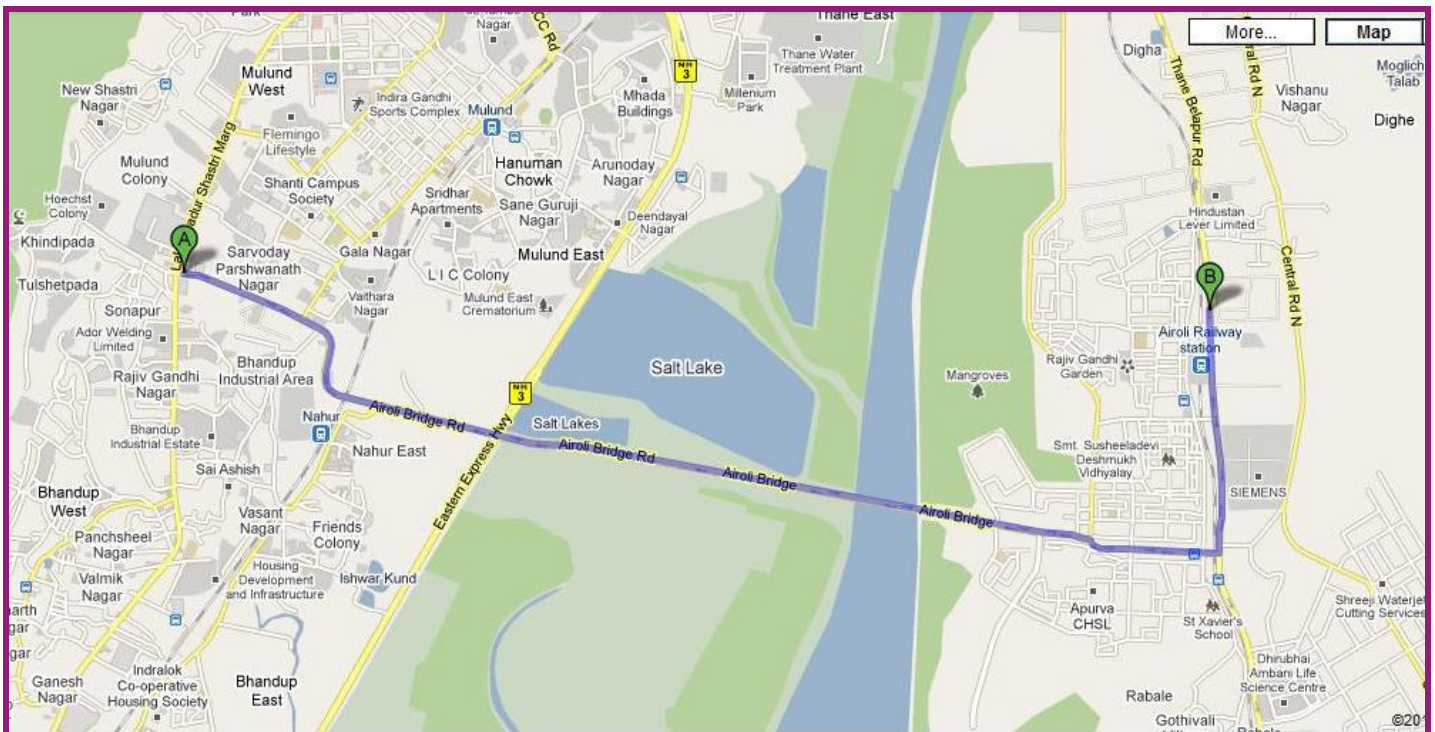

DRIVING DIRECTIONS TO KARMIC LIFESCIENCES:

ADDRESS:
Karmic Lifesciences
802, Bldg 3, Raheja Mindspace,
Plot 3, TTC Ind. Area, Thane Belapur Road,
Airoli - Special Economic Zone (SEZ),
Airoli, Navi Mumbai - 400708 INDIA
For inquiry call: +91-9930257904

Driving directions from Mulund: Destination at B

Driving directions from Thane: Destination at B

Driving directions from Vashi: Destination at B

PARKING DIRECTIONS INSIDE RAHEJA MAINSPACE:

- After entering through the main entrance keep driving straight for about 300 meters
- First building to your left is Building number 3
- You will find a signboard saying “PARKING” to your left
- Take left turn and enter the premises
- Enter parking area and drive to Parking Level P1 (First Level)
- Park and take elevator to 8th Floor