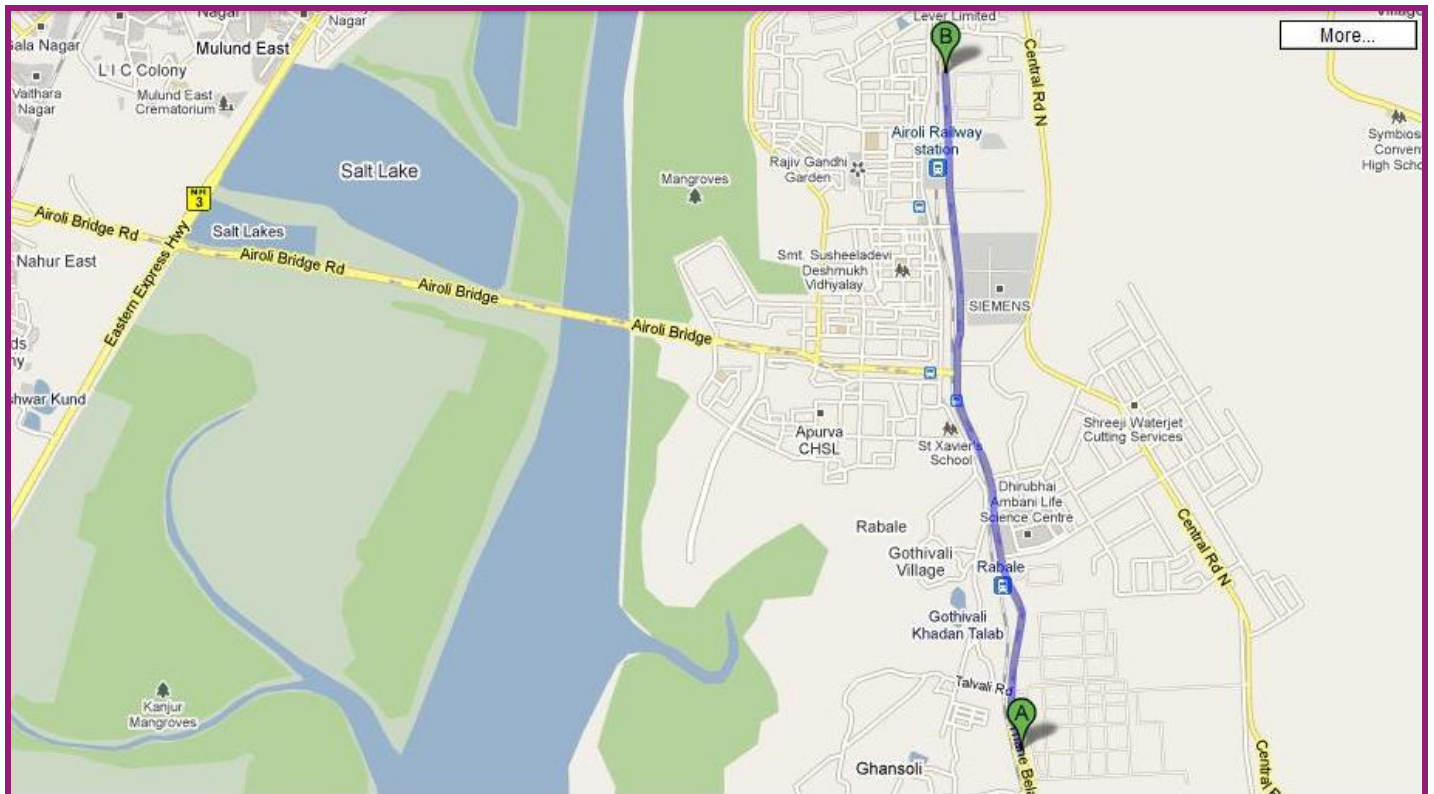

DRIVING DIRECTIONS TO KARMIC LIFESCIENCES:

ADDRESS:
Karmic Lifesciences
802, Bldg 3, Raheja Mindspace,
Plot 3, TTC Ind. Area, Thane Belapur Road,
Airoli - Special Economic Zone (SEZ),
Airoli, Navi Mumbai - 400708 INDIA
For inquiry call: +91-9930257904

Driving directions from Mulund: Destination at B

Driving directions from Thane: Destination at B

Driving directions from Vashi: Destination at B

PARKING DIRECTIONS INSIDE RAHEJA MAINSPACE:

- After entering through the main entrance keep driving straight for about 300 meters
- First building to your left is Building number 3
- You will find a signboard saying “PARKING” to your left
- Take left turn and enter the premises
- Enter parking area and drive to Parking Level P1 (First Level)
- Park and take elevator to 8th Floor