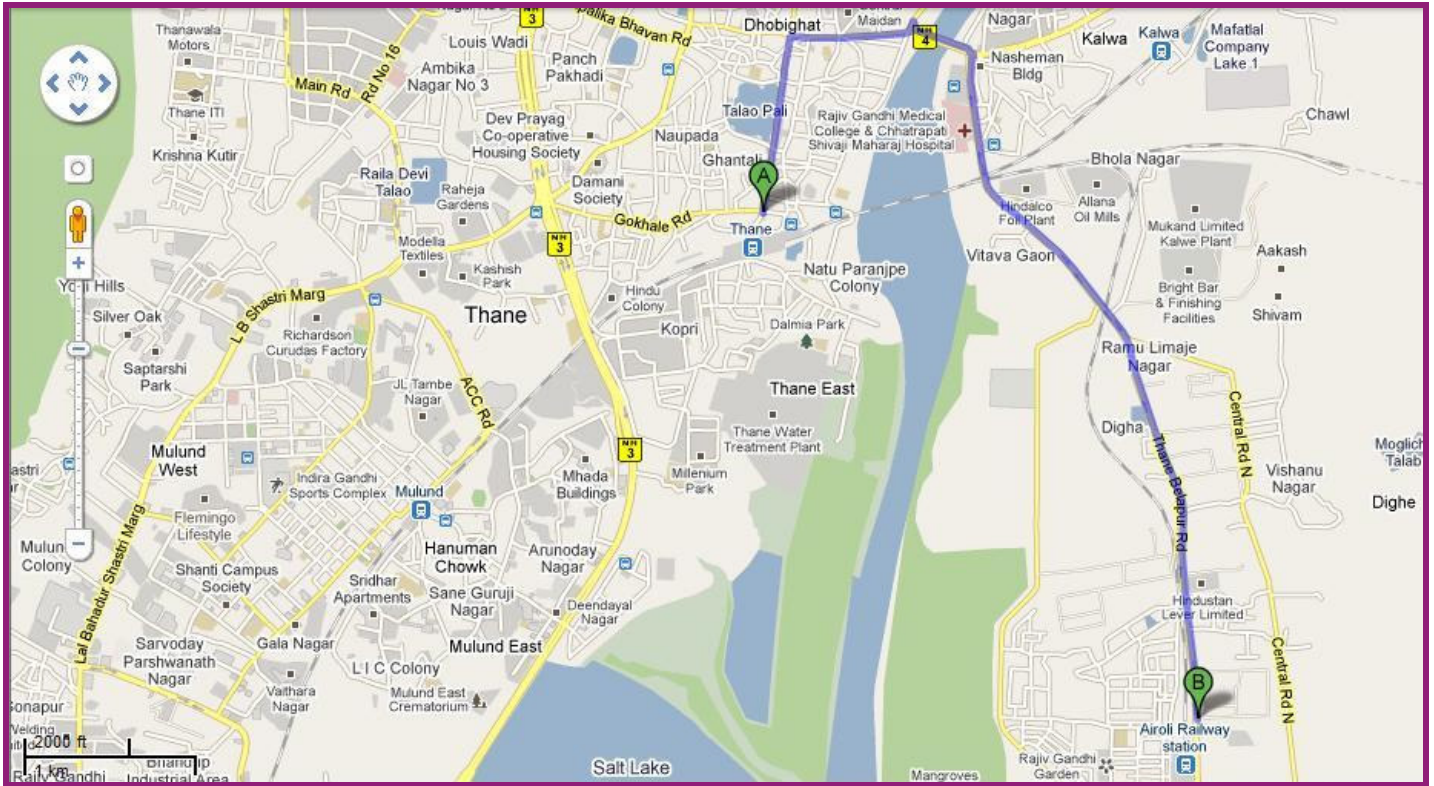

DRIVING DIRECTIONS TO KARMIC LIFESCIENCES:

ADDRESS:
Karmic Lifesciences
802, Bldg 3, Raheja Mindspace,
Plot 3, TTC Ind. Area, Thane Belapur Road,
Airoli - Special Economic Zone (SEZ),
Airoli, Navi Mumbai - 400708 INDIA
For inquiry call: +91-9930257904

Driving directions from Mulund: Destination at B

Driving directions from Thane: Destination at B

Driving directions from Vashi: Destination at B

PARKING DIRECTIONS INSIDE RAHEJA MAINSPACE:

- After entering through the main entrance keep driving straight for about 300 meters
- First building to your left is Building number 3
- You will find a signboard saying “PARKING” to your left
- Take left turn and enter the premises
- Enter parking area and drive to Parking Level P1 (First Level)
- Park and take elevator to 8th Floor